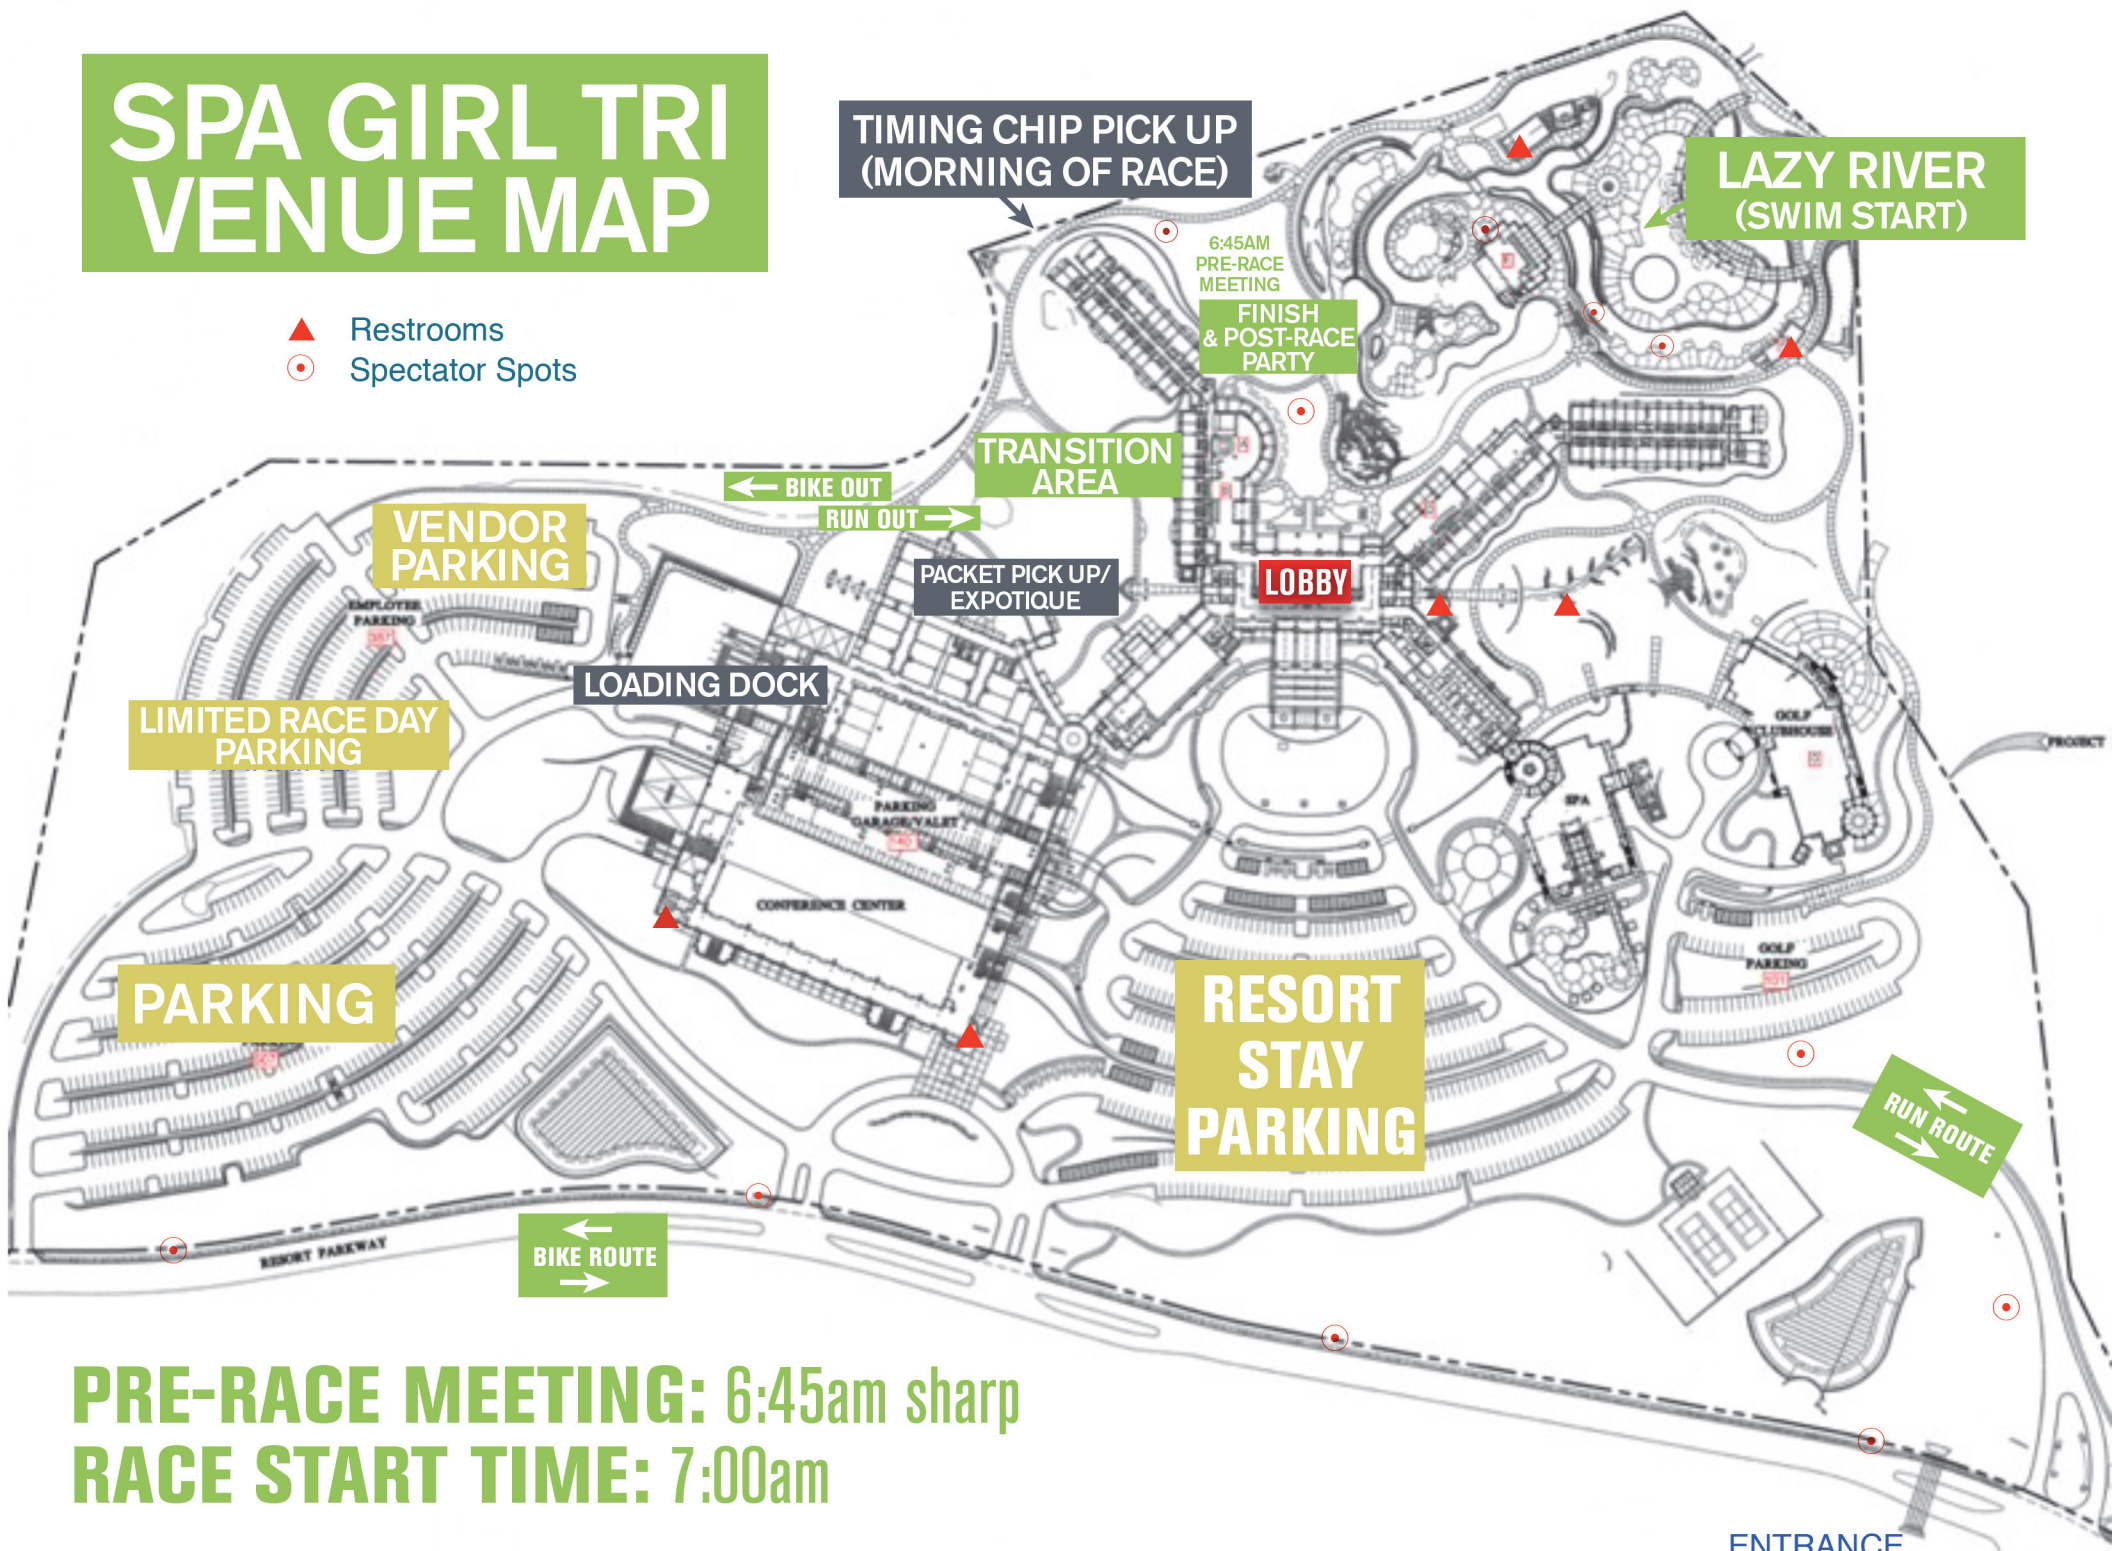

SPA GIRL TRI VENUE MAP

- ▲ Restrooms
- Spectator Spots

PRE-RACE MEETING: 6:45am sharp
RACE START TIME: 7:00am

ENTRANCE