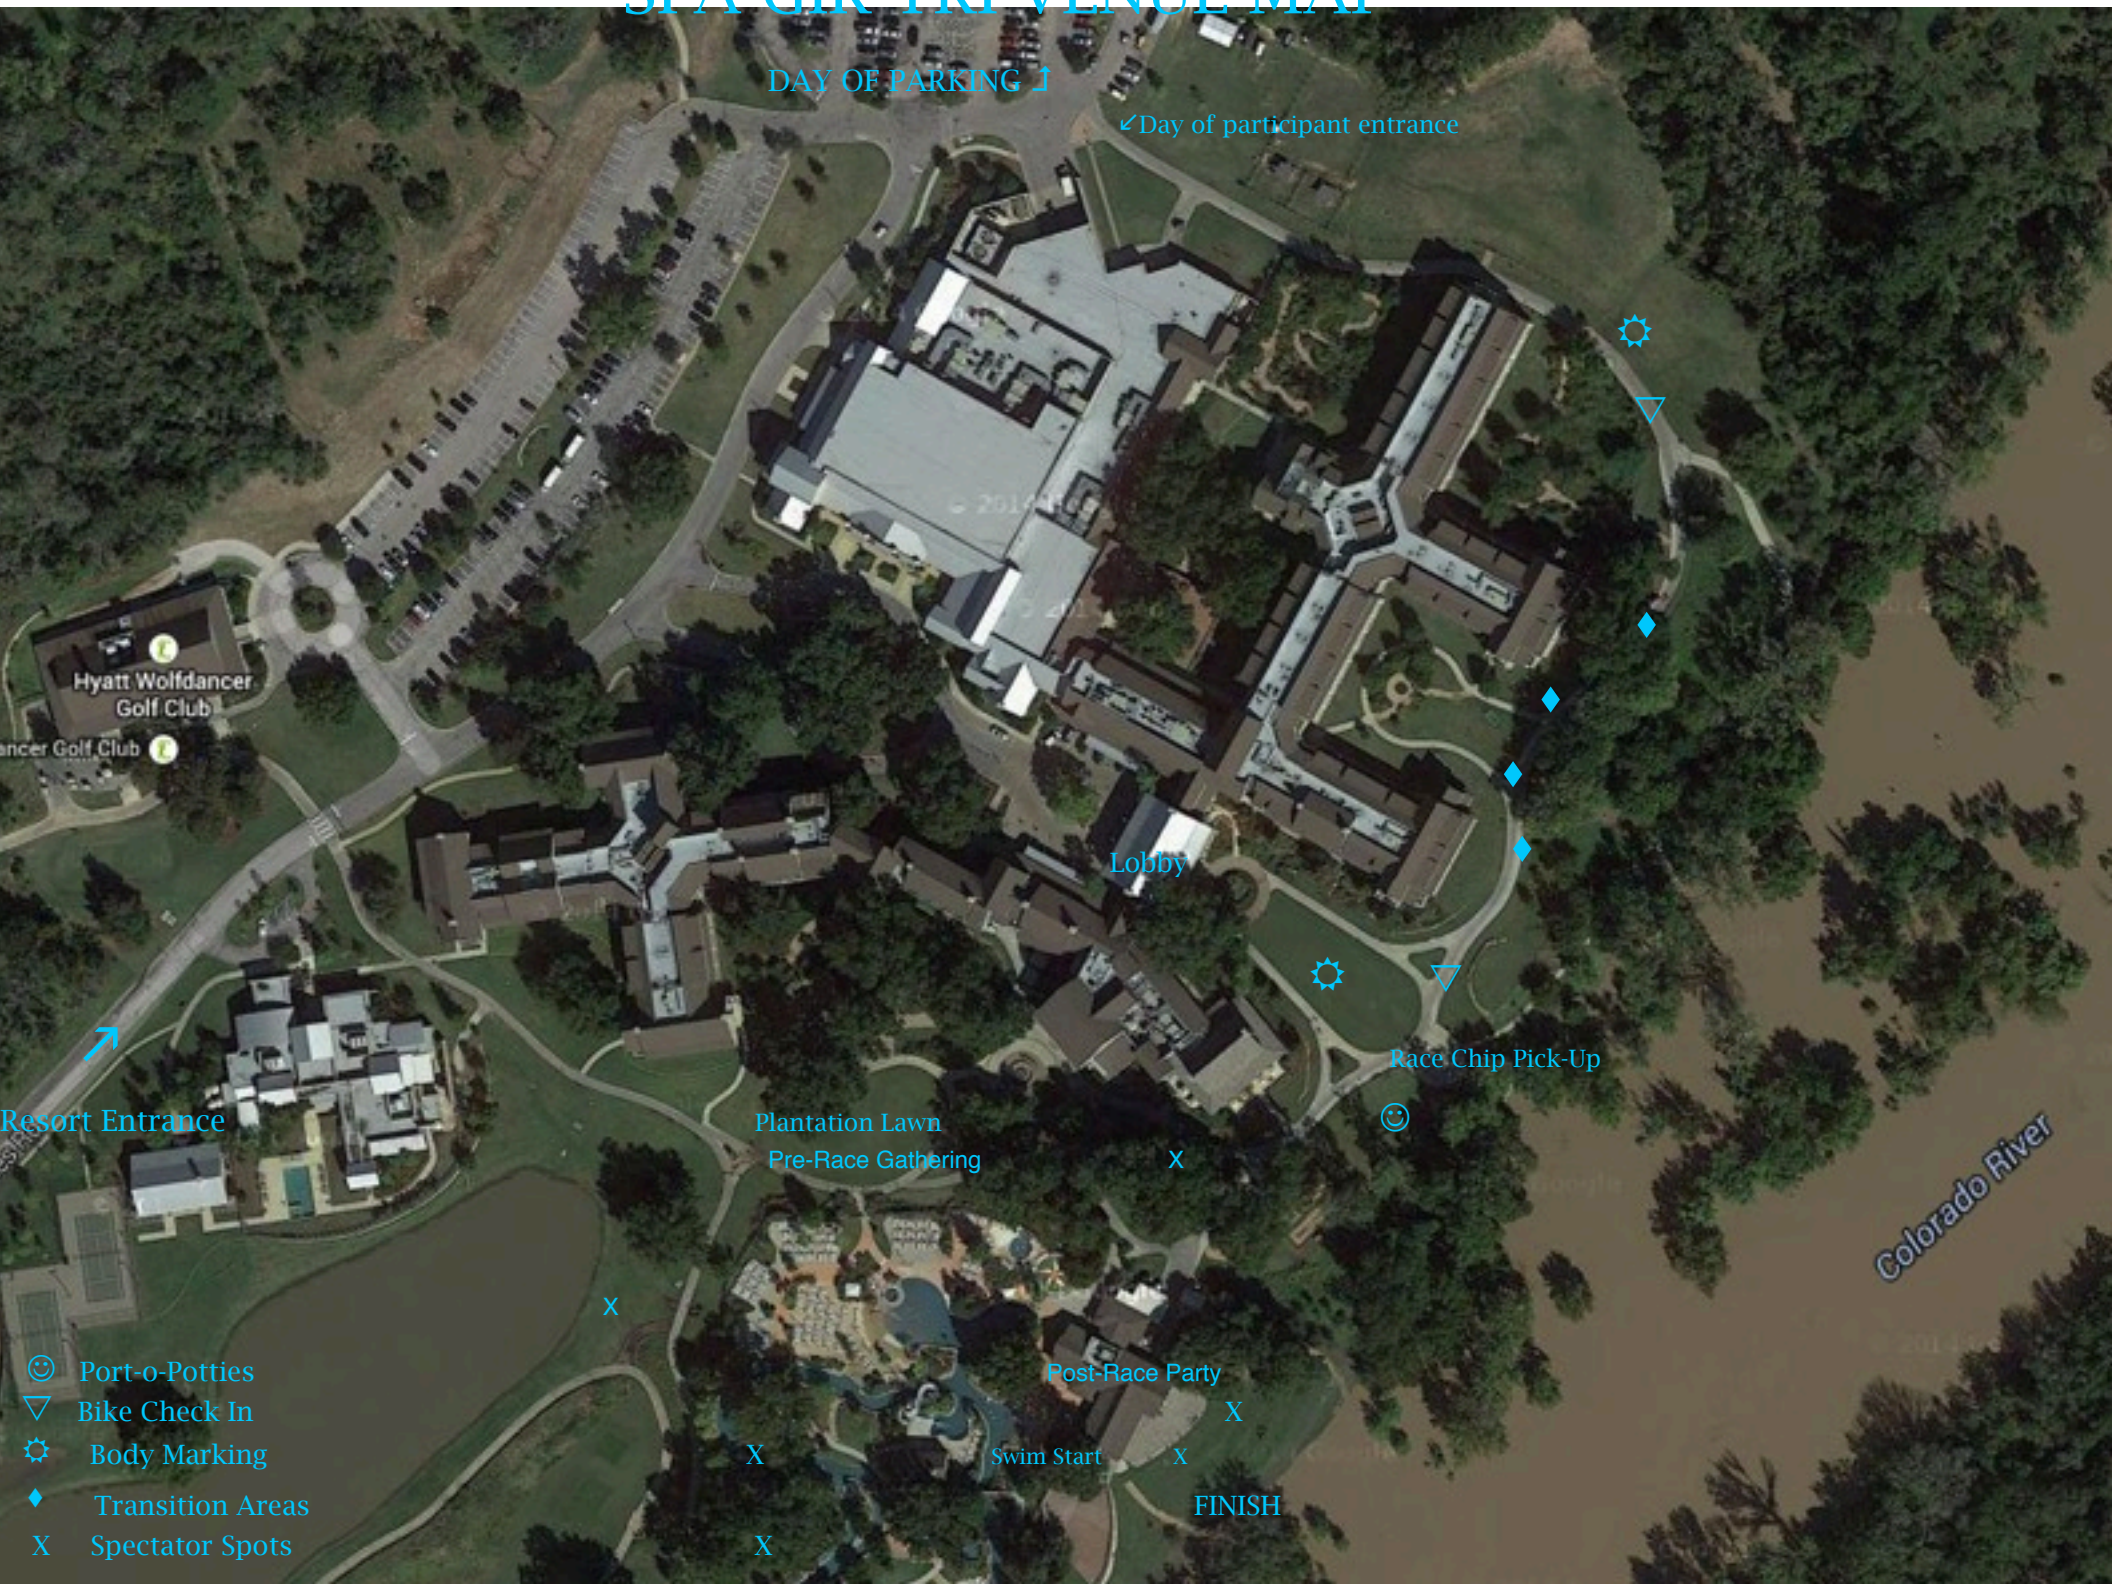

# SPA GIR TRI VENUE MAP

DAY OF PARKING ↓

↙ Day of participant entrance

Hyatt Wolfdancer  
Golf Club

Lobby

Plantation Lawn  
Pre-Race Gathering

Race Chip Pick-Up

Post-Race Party

Swim Start

FINISH

Colorado River

- ☺ Port-o-Potties
- ▽ Bike Check In
- ⚙ Body Marking
- ◆ Transition Areas
- X Spectator Spots