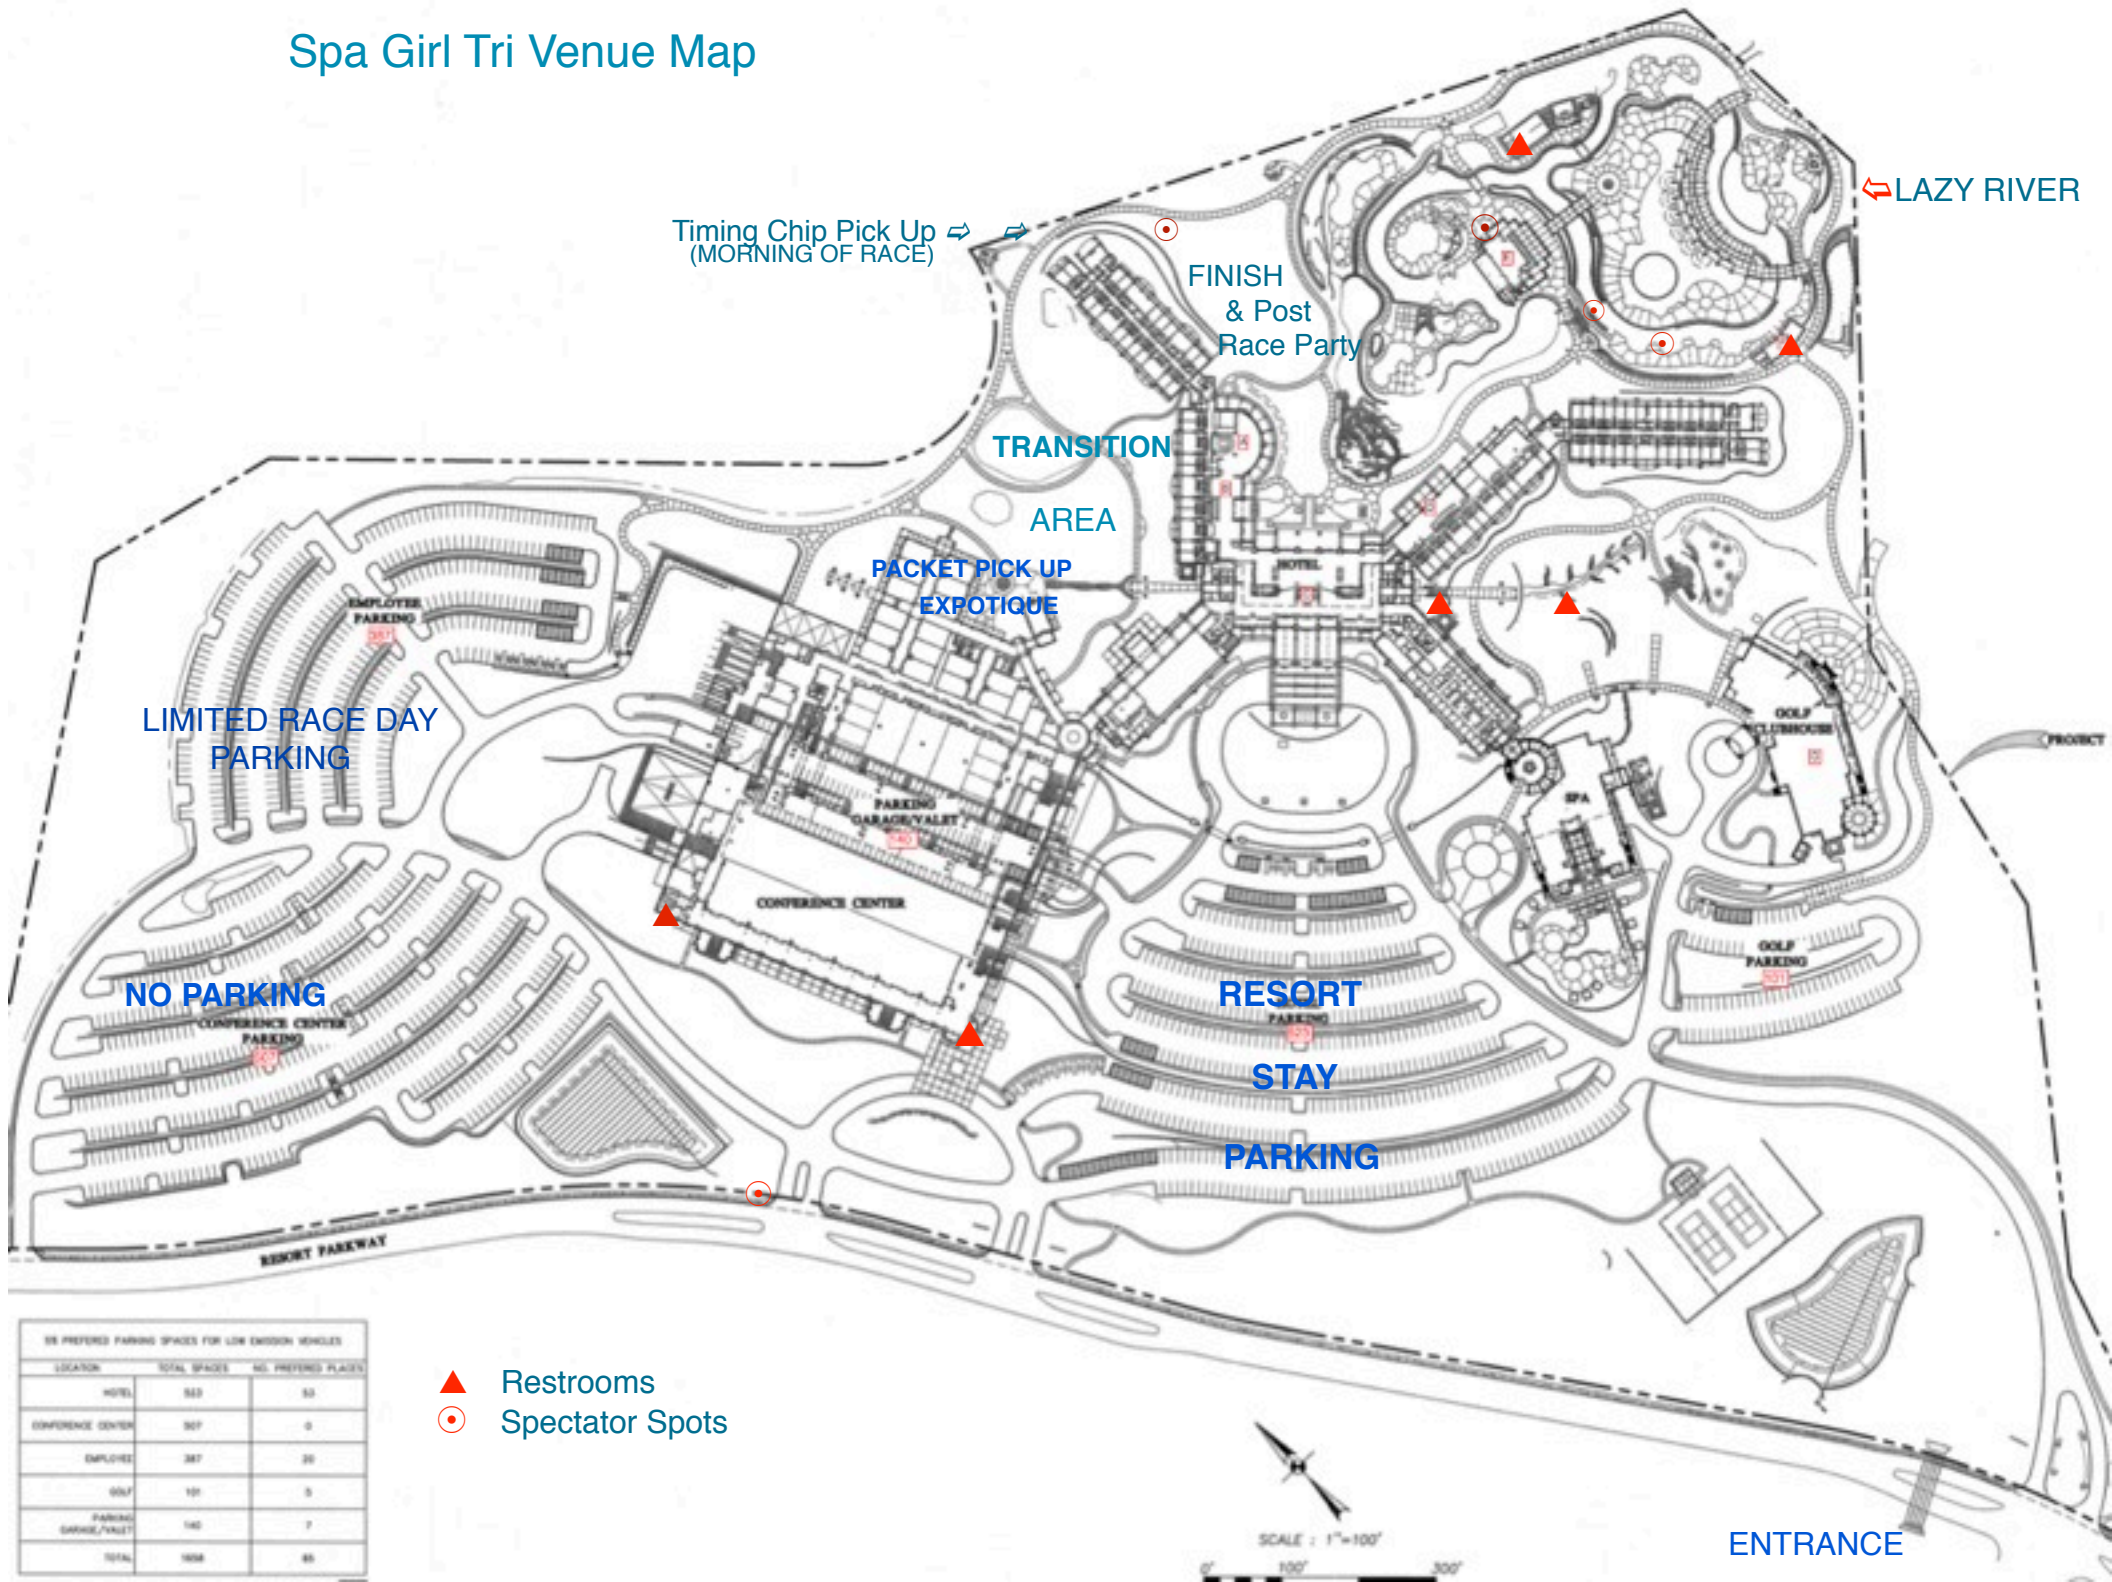

Spa Girl Tri Venue Map

Timing Chip Pick Up
(MORNING OF RACE)

LAZY RIVER

FINISH
& Post
Race Party

TRANSITION

AREA

PACKET PICK UP
EXPOTIQUE

LIMITED RACE DAY
PARKING

EMPLOYER
PARKING

NO PARKING

CONFERENCE CENTER
PARKING

PARKING
GARAGE/VALET

CONFERENCE CENTER

RESORT

STAY

PARKING

GOLF CLUBHOUSE

GOLF
PARKING

RESORT PARKWAY

ENTRANCE

- ▲ Restrooms
- Spectator Spots

SCALE : 1"=100'

0 100' 200'

88 PREFERRED PARKING SPACES FOR LOW EMISSION VEHICLES		
LOCATION	TOTAL SPACES	NO. PREFERRED PLACES
HOTEL	523	53
CONFERENCE CENTER	307	0
EMPLOYEE	387	20
GOLF	101	5
PARKING GARAGE/VALET	140	7
TOTAL	1658	85