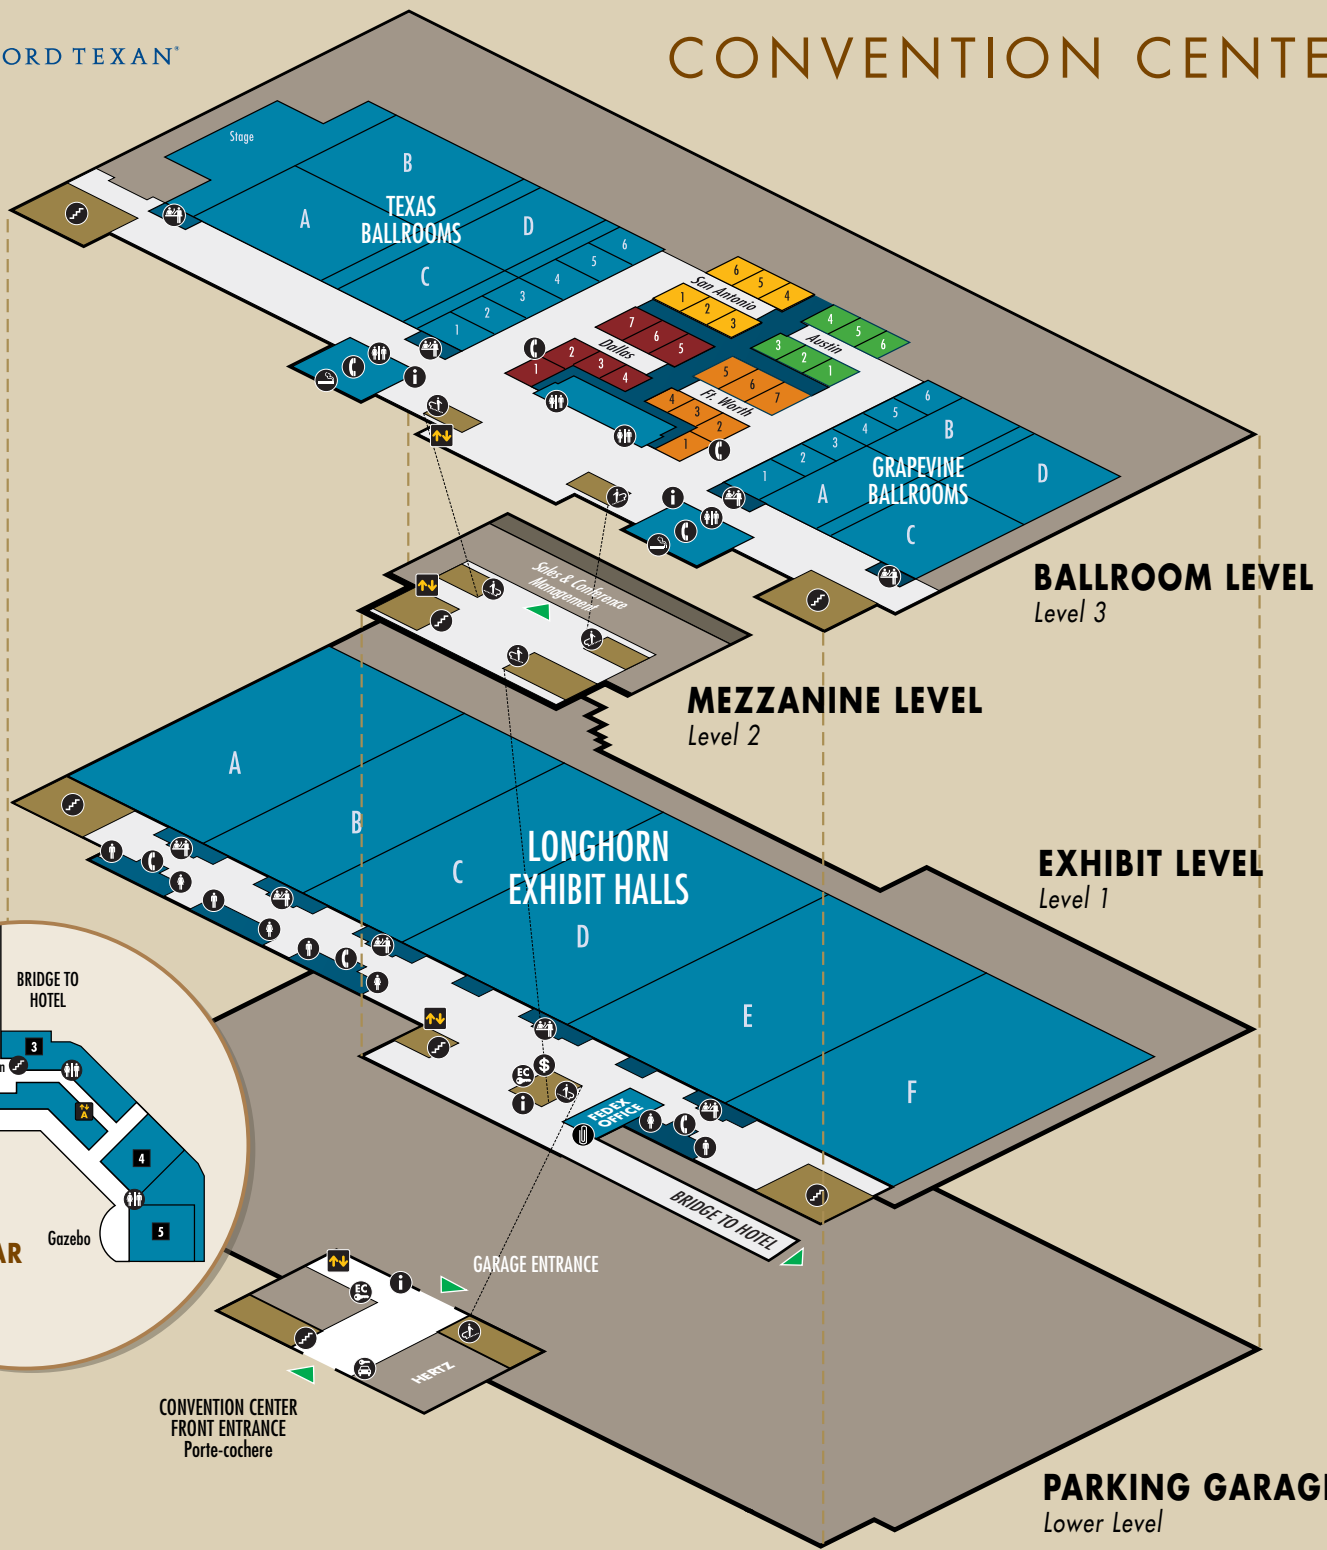

Riverwalk	Hill Country
Lone Star	Convention Center

HOW TO FIND YOUR ROOM

X 3 4 5

LEVEL ROOM #

DIRECTIONS TO....

- BLUEBONNET & PRIMROSE BOARD ROOMS:** Level 4 via Lone Star B Elevators
- APPALOOSA, MUSTANG & PALOMINO:** Level 3 via Lone Star A or B Elevators or Stairs
- GUEST LAUNDRY:** Lower Level via Lone Star B Elevators

PARADISE SPRINGS LEGEND **1** Event Lawn **2** Lazy River **3** Concessions **4** Family Pool and Slide

GLASS CACTUS LEGEND **1** Silver Canyon Foyer **2** VIP Lounge **3** Lounge **4** Dance Floor **5** Deck

HOTEL LEGEND

Elevators	Restrooms	Meeting Rooms	Transportation	Fitness Center / Jogging
ATM	Phones	Registration	Bus	Pool
Dining	Information	Guest Laundry	Taxi	Express Checkout
Cocktails / Bar	The Cocoa Bean	The Cocoa Bean express	Bell Stand	Concierge
Shopping	1. KIDS KORRAL	2. Old Hickory WINE BAR	3. LONE STAR SUNDRY	7. Fishes of Texas GOURMET FISH & GIFT
	4. WILLOW CREEK Western Wear	5. Candy Palace JEWELRY	6. AMELIA'S	

DIRECTIONS – Additional Meeting Rooms in Hotel Level 1, 3 & 4

- 1** BLUEBONNET & PRIMROSE BOARD ROOMS:
Level 4 via Lone Star B Elevators 
- 2** DEL RIO 1-3 MEETING ROOMS:
Follow Bridge to Hotel, Turn Right at Fountain
- 3** APPALOOSA, MUSTANG & PALOMINO:
Level 3 via Lone Star A  or B  Elevators or Stairs 
- 4** PECOS 1-4 MEETING ROOMS:
Follow Bridge to Hotel, Turn Left at Fountain
- 5** YELLOW ROSE BALLROOM:
at the Gazebo