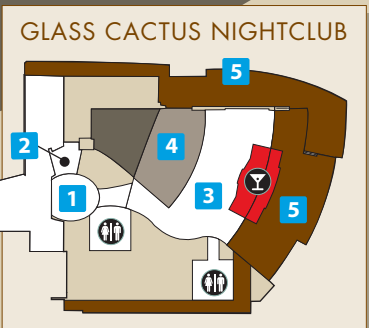

DAILY RESORT FEE INCLUDES:

- In-room high-speed wireless Internet access
- 2 bottles of water per day in guest rooms
- Admission for 2 to Glass Cactus Nightclub (ages 21 and up only, Wednesday – Saturday, excluding ticketed events)
- Local telephone calls (817 area code only)
- Discounted transportation service to designated Grapevine locations provided by City of Grapevine shuttle

Riverwalk	Hill Country
Lone Star	Convention Center

HOW TO FIND YOUR ROOM

X 3 4 5

LEVEL ROOM #

DIRECTIONS TO....

- BLUEBONNET & PRIMROSE BOARD ROOMS:** Level 4 via Lone Star B Elevators
- APPALOOSA, MUSTANG & PALOMINO:** Level 3 via Lone Star A or B Elevators or Stairs
- GUEST LAUNDRY:** Lower Level via Lone Star B Elevators

PARADISE SPRINGS LEGEND **1** Event Lawn **2** Lazy River **3** Concessions **4** Family Pool and Slide

GLASS CACTUS LEGEND **1** Silver Canyon Foyer **2** VIP Lounge **3** Lounge **4** Dance Floor **5** Deck

DIRECTIONS – Additional Meeting Rooms in Hotel Level 1, 3 & 4

- 1** BLUEBONNET & PRIMROSE BOARD ROOMS:
Level 4 via Lone Star B Elevators 
- 2** DEL RIO 1-3 MEETING ROOMS:
Follow Bridge to Hotel, Turn Right at Fountain
- 3** APPALOOSA, MUSTANG & PALOMINO:
Level 3 via Lone Star A  or B  Elevators or Stairs 
- 4** PECOS 1-4 MEETING ROOMS:
Follow Bridge to Hotel, Turn Left at Fountain
- 5** YELLOW ROSE BALLROOM:
at the Gazebo